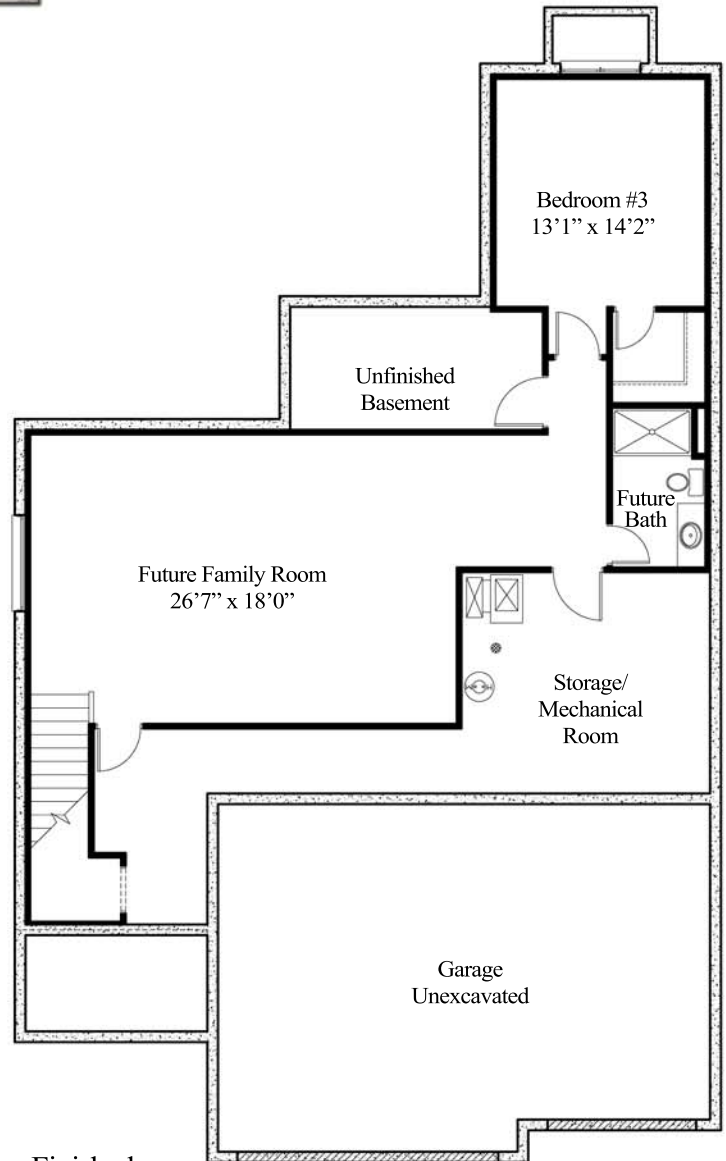

The Lakewood

MAIN LEVEL
1,584 Sq. Ft.

Finished
LOWER LEVEL
975 s.f..

Steve Fulton 402-430-9979
fultonhomes@gmail.com

www.fultonconstruction.com