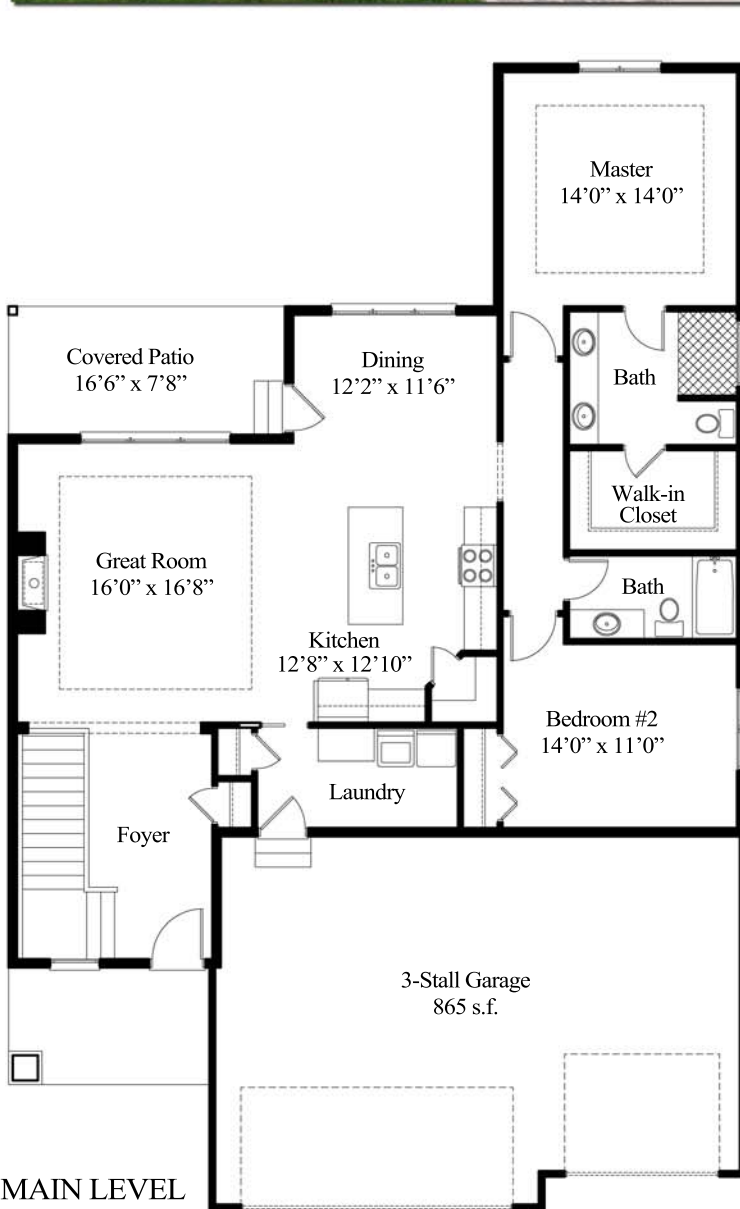

The Lakewood

MAIN LEVEL
1,584 Sq. Ft.

Finished
LOWER LEVEL
975 s.f..

Steve Fulton 402-430-9979
fultonhomes@gmail.com

www.fultonconstruction.com