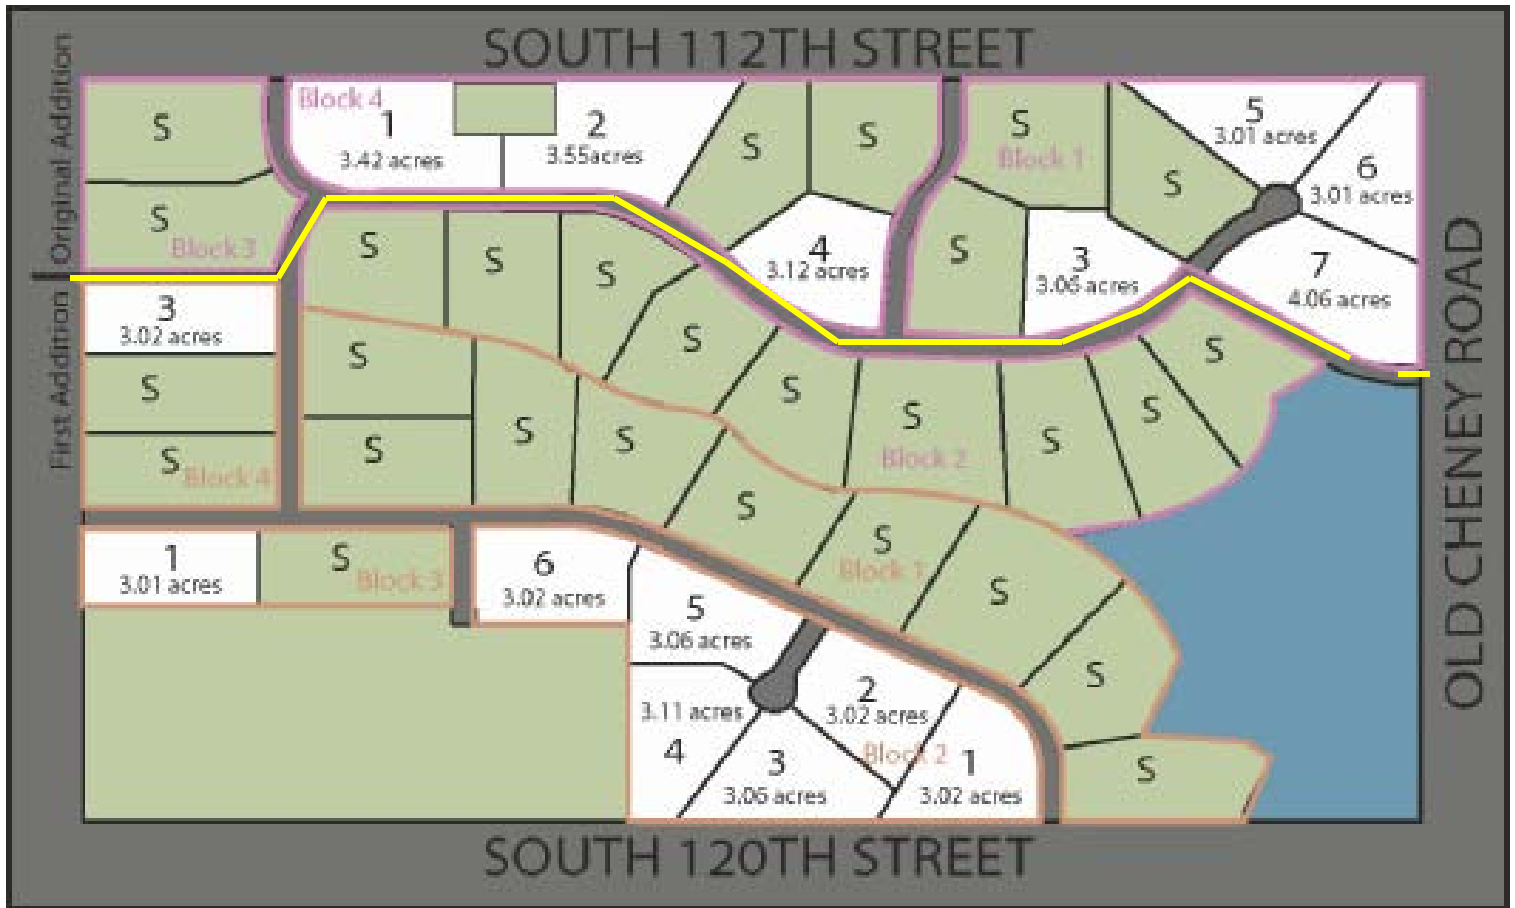

Whispering Creek (120th & Old Cheney)

Original Addition

Block 1

Lot 3: \$155,000
 Lot 5: \$145,000
 Lot 6: \$145,000
 Lot 7: \$145,000

Block 4

Lot 1: \$145,000
 Lot 2: \$145,000
 Lot 4: \$155,000

1st Addition

Block 2

Lot 1: \$155,000
 Lot 2: \$175,000
 Lot 3: \$175,000
 Lot 4: \$175,000
 Lot 5: \$175,000
 Lot 6: \$175,000

Block 3

Lot 1: \$175,000

Block 4

Lot 3: \$175,000